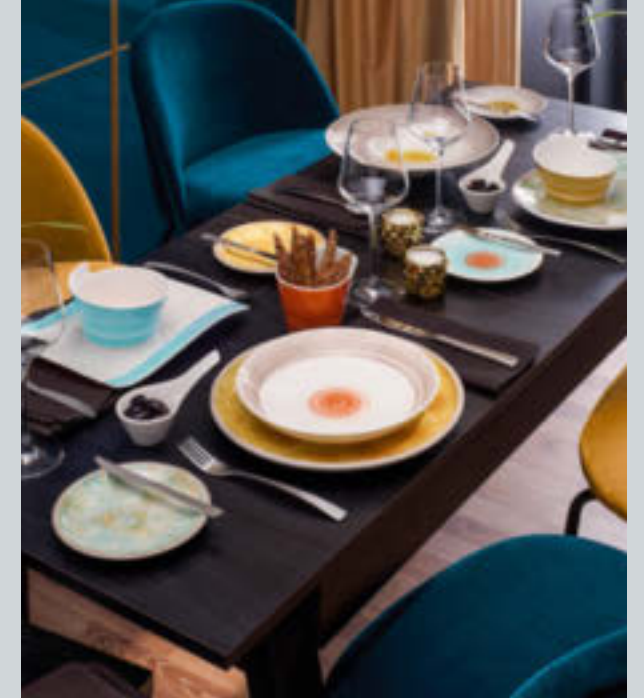

Villeroy & Boch combina la decoración elegante y las formas extravagantes para que usted disfrute de arreglos sumamente interesantes. Su mesa puesta con tanto gusto llamará la atención de todos. ¡Las colecciones Amarah y Artesano Meadow le ofrecen un gran abanico de posibilidades!

Il connubio tra gli eleganti decori e le stravaganti forme di Villeroy & Boch vi permette di realizzare ambientazioni oltremodo interessanti. Ponete eleganti accenti sulla vostra sofisticata tavola. Sono soprattutto i decori Amarah e Artesano Meadow a offrirvi innumerevoli alternative!